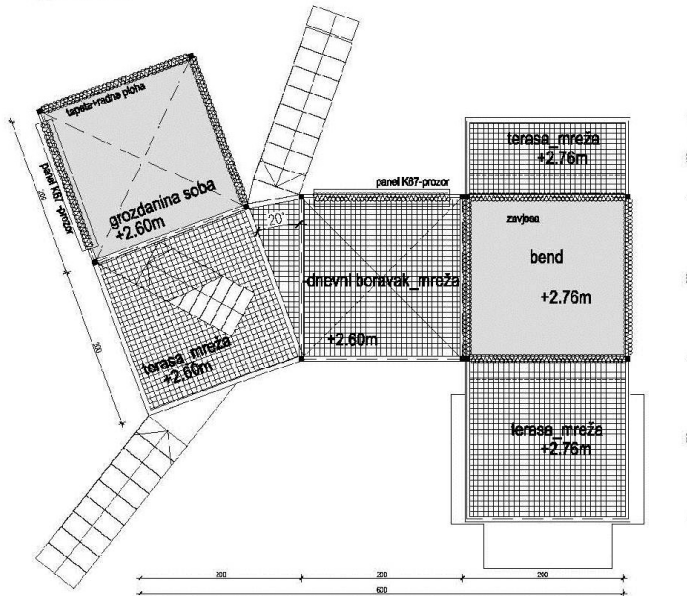

kiosk K67 - transition from public service infrastructure to private dwelling unit

_groundfloor +0.20

_1.floor +2.60

_2.floor +5.00